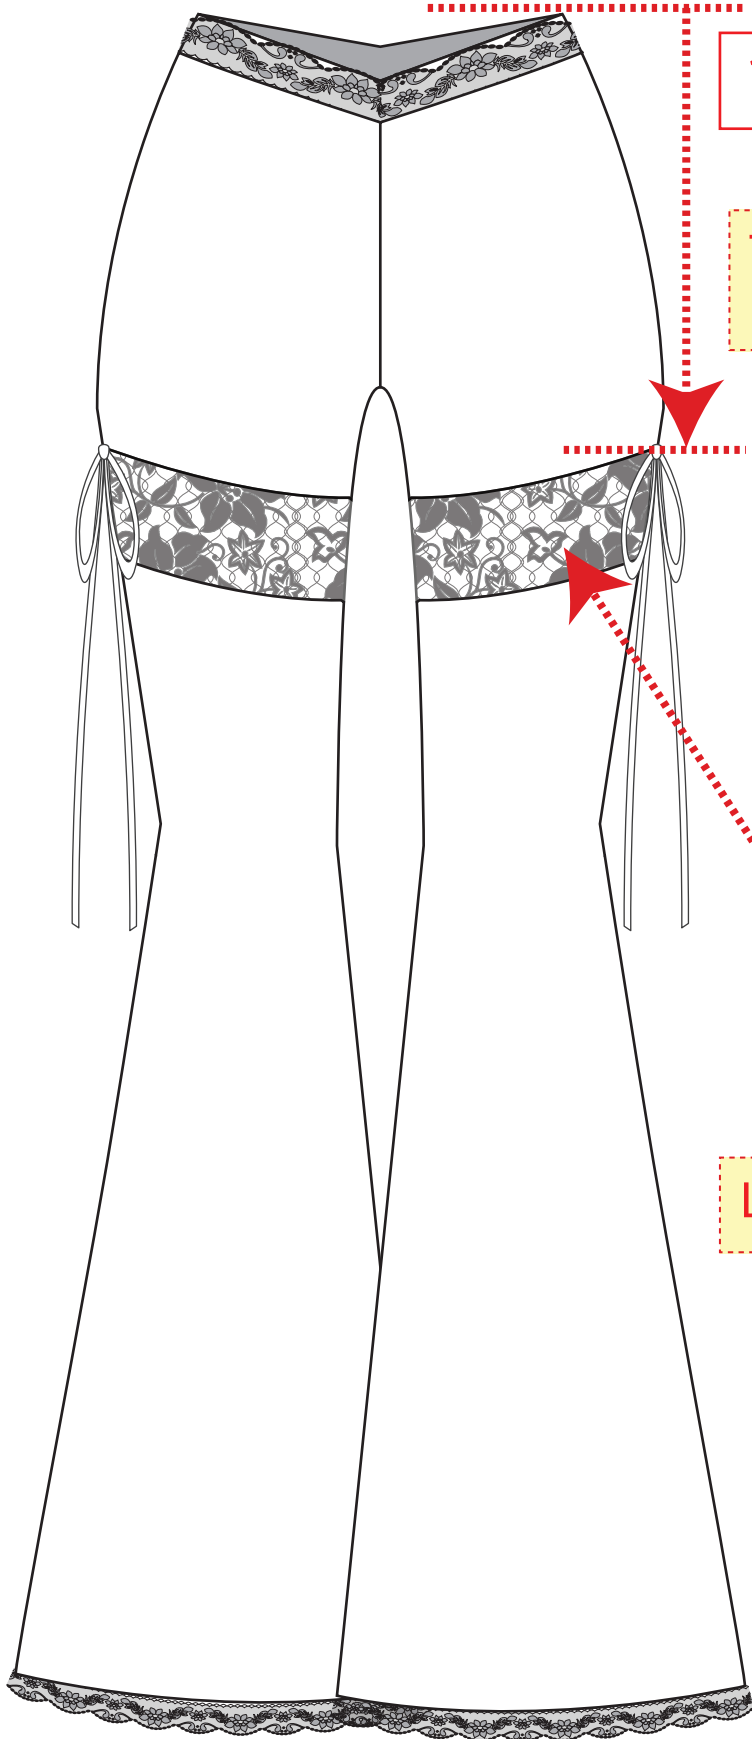

Design Sheet	Date Create: 11 / 30 / 2023
Style no. [REDACTED]	Size: Small
Vendor: [REDACTED]	Fabrication: Stretch Velvet and Lace
Designer: LAUREN & ALEXA	Season: Spring / Summer 2024

DETAIL SKETCH

SPECS

- TOTAL LENGTH (EXCLUDING WAISTBAND): 42"
- WAISTBAND: 1"
- INSEAM: 33 1/2"
- WAIST: 14"
- HIP: 15 1/2"
- FRONT RISE (EXCLUDING WAISTBAND): 8"
- BACK RISE (EXCLUDING WAISTBAND): 11"
- THIGH: 9"
- KNEE: 6 1/2"
- HEM: 11"

REFERENCE PICTURES

10"

THIGH LACE START:
10" DOWN FROM WAISTBAND

LACE WIDTH: 3"

REFERENCE PICTURES

PLEASE DO SAME LACE TRIM HEM LIKE THIS

REFERENCE PICTURES

PLEASE DO SAME V SHAPE WAISTBAND LIKE THIS