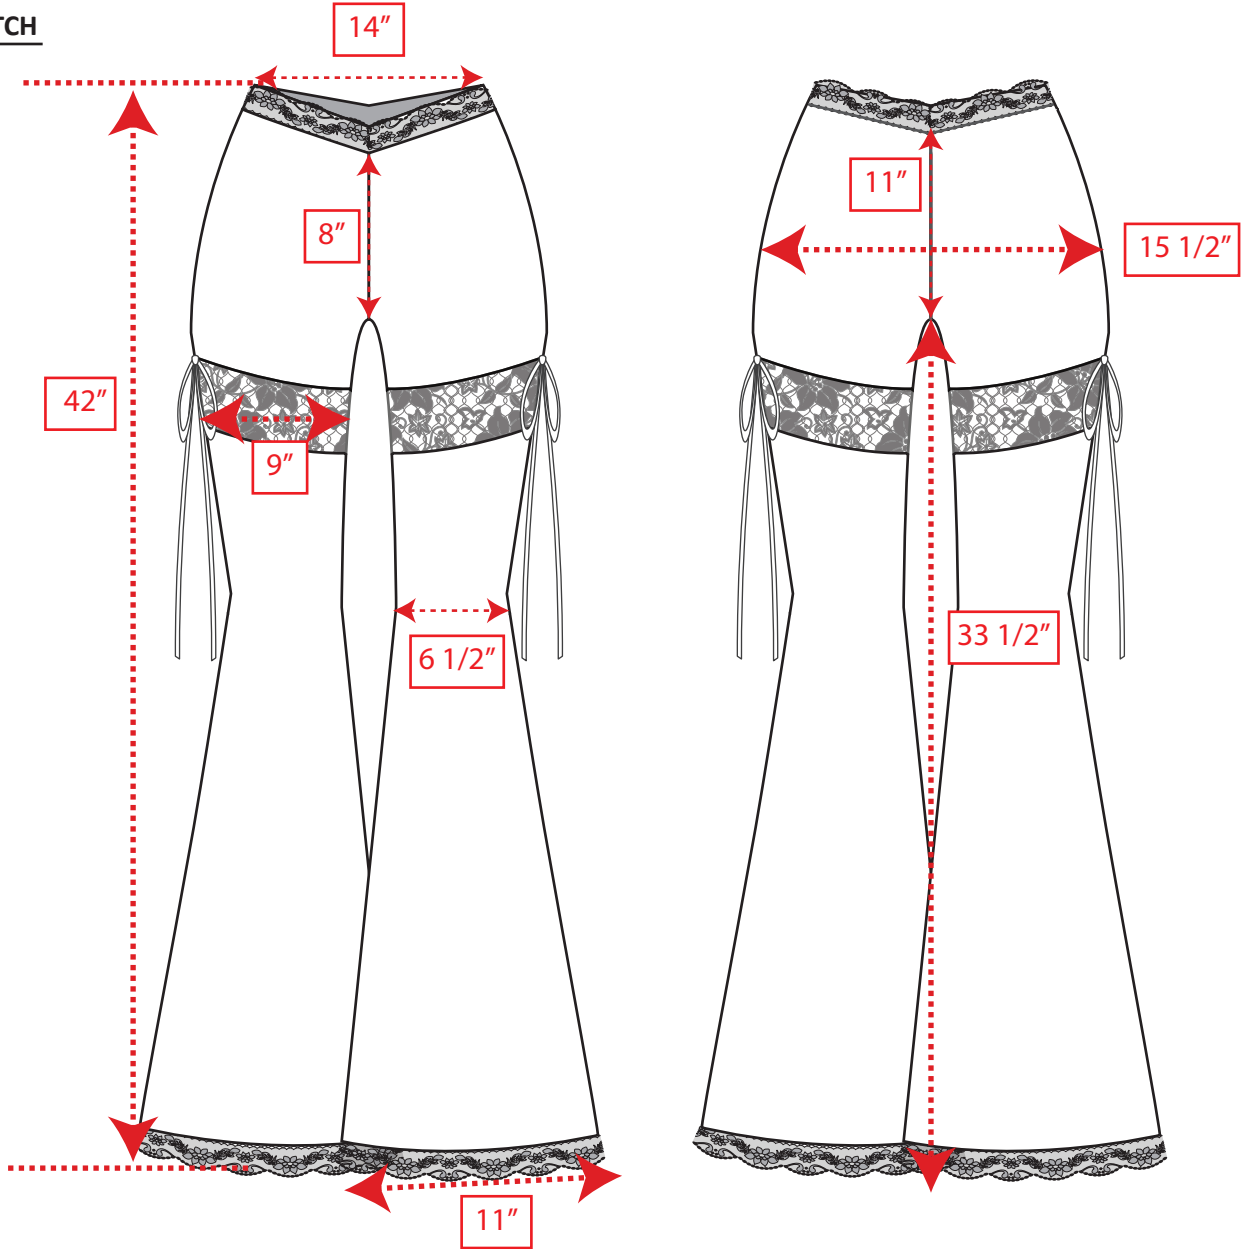

Design Sheet	Date Create: 11 / 30 / 2023
Style no. [REDACTED]	Size: Small
Vendor: [REDACTED]	Fabrication: Stretch Velvet and Lace
Designer: LAUREN & ALEXA	Season: Spring / Summer 2024

DETAIL SKETCH

SPECS

- TOTAL LENGTH (EXCLUDING WAISTBAND): 42"
- WAISTBAND: 1"
- INSEAM: 33 1/2"
- WAIST: 14"
- HIP: 15 1/2"
- FRONT RISE (EXCLUDING WAISTBAND): 8"
- BACK RISE (EXCLUDING WAISTBAND): 11"
- THIGH: 9"
- KNEE: 6 1/2"
- HEM: 11"

REFERENCE PICTURES

10"

THIGH LACE START:
10" DOWN FROM WAISTBAND

LACE WIDTH: 3"

REFERENCE PICTURES

PLEASE DO SAME LACE TRIM HEM LIKE THIS

REFERENCE PICTURES

PLEASE DO SAME V SHAPE WAISTBAND LIKE THIS